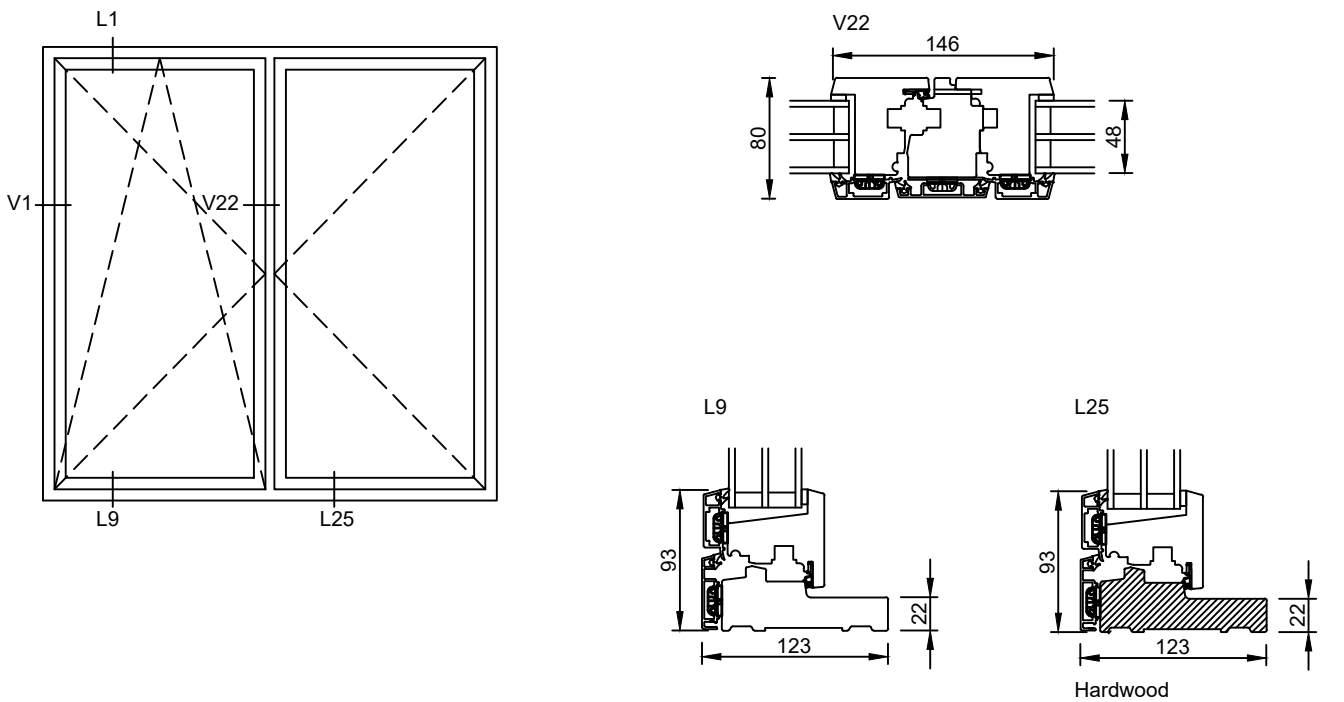

Window / Door

rationel® AURAPLUS Inward opening
01.12.2016

© 2005 Rationel vinduer A/S. All intellectual property rights and all rights in know-how in relation to this drawing may not be reproduced, stored, or transmitted in any form by any means (electronic, mechanical, photocopying, recording or otherwise) without the prior written consent of Rationel Windows Ltd. It is to be used only for the purposes specified by Rationel vinduer A/S and for no other purpose