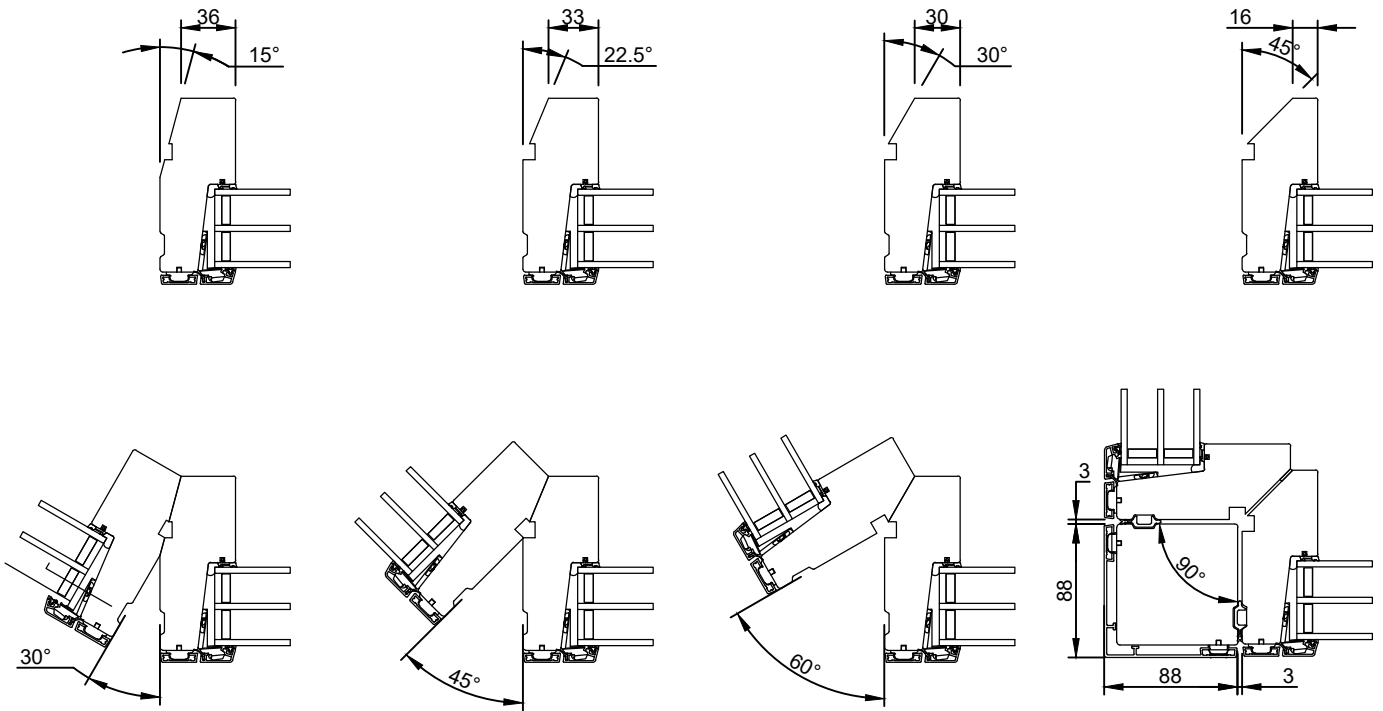

AURAPLUS PREMIUM

FORMAPLUS PREMIUM

rational® Bewelled frames
01.12.2016

© 2005 Rational vinduer A/S. All intellectual property rights and all rights in know-how in relation to this drawing may not be reproduced, stored, or transmitted in any form by any means (electronic, mechanical, photocopying, recording or otherwise) without the prior written consent of Rational Windows Ltd. It is to be used only for the purposes specified by Rational vinduer A/S and for no other purpose