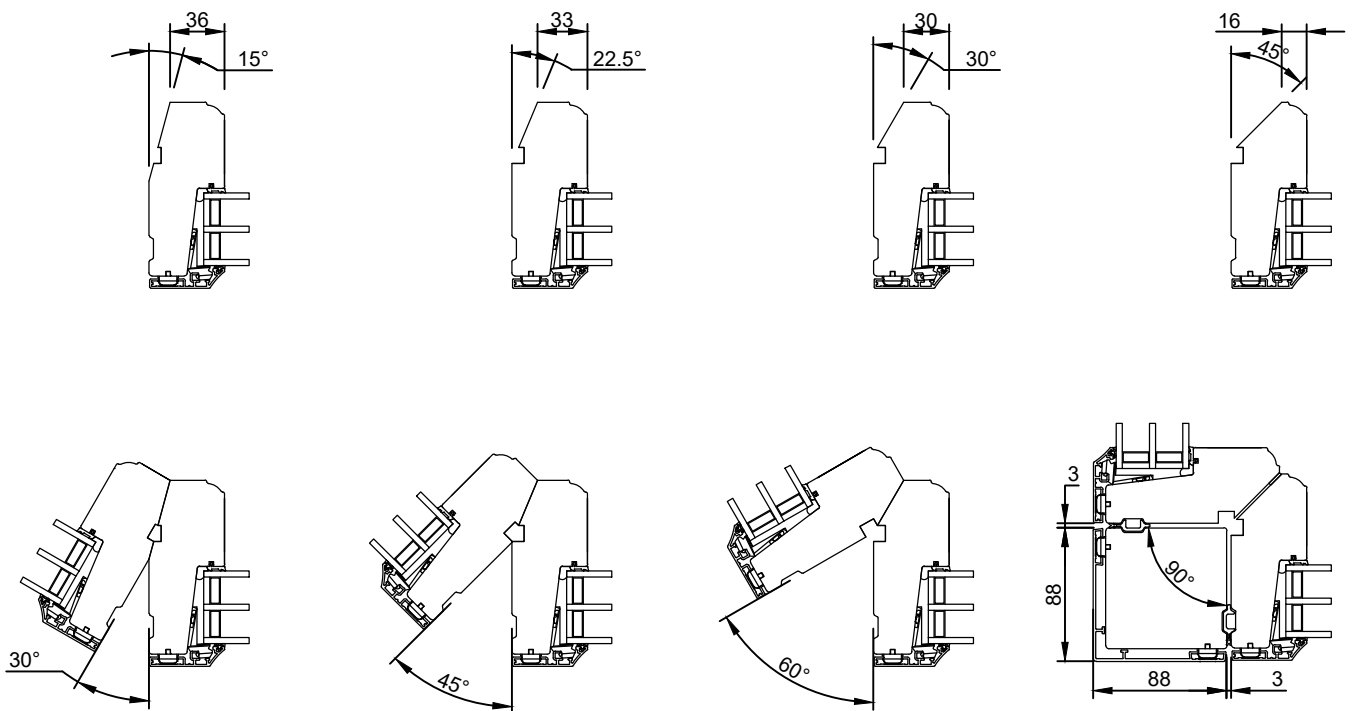

AURAPLUS PREMIUM

FORMAPLUS PREMIUM

rational® Bewelled frames
01.12.2016

© 2005 Rational vinduer A/S. All intellectual property rights and all rights in know-how in relation to this drawing may not be reproduced, stored, or transmitted in any form by any means (electronic, mechanical, photocopying, recording or otherwise) without the prior written consent of Rational Windows Ltd. It is to be used only for the purposes specified by Rational vinduer A/S and for no other purpose