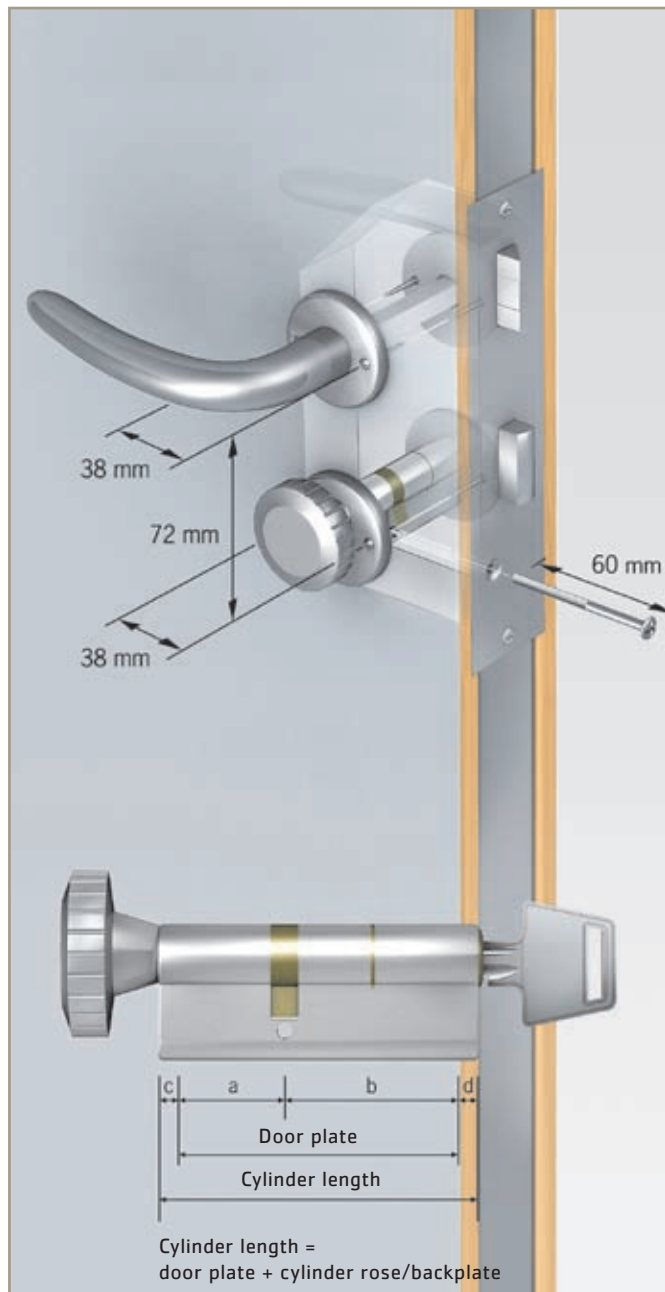

## Cylinder measurements

a = Distance from mid locking box to internal side of door plate

b = Distance from mid locking box to external side of door plate

c = Internal cylinder rose/backplate

d = External cylinder rose/backplate